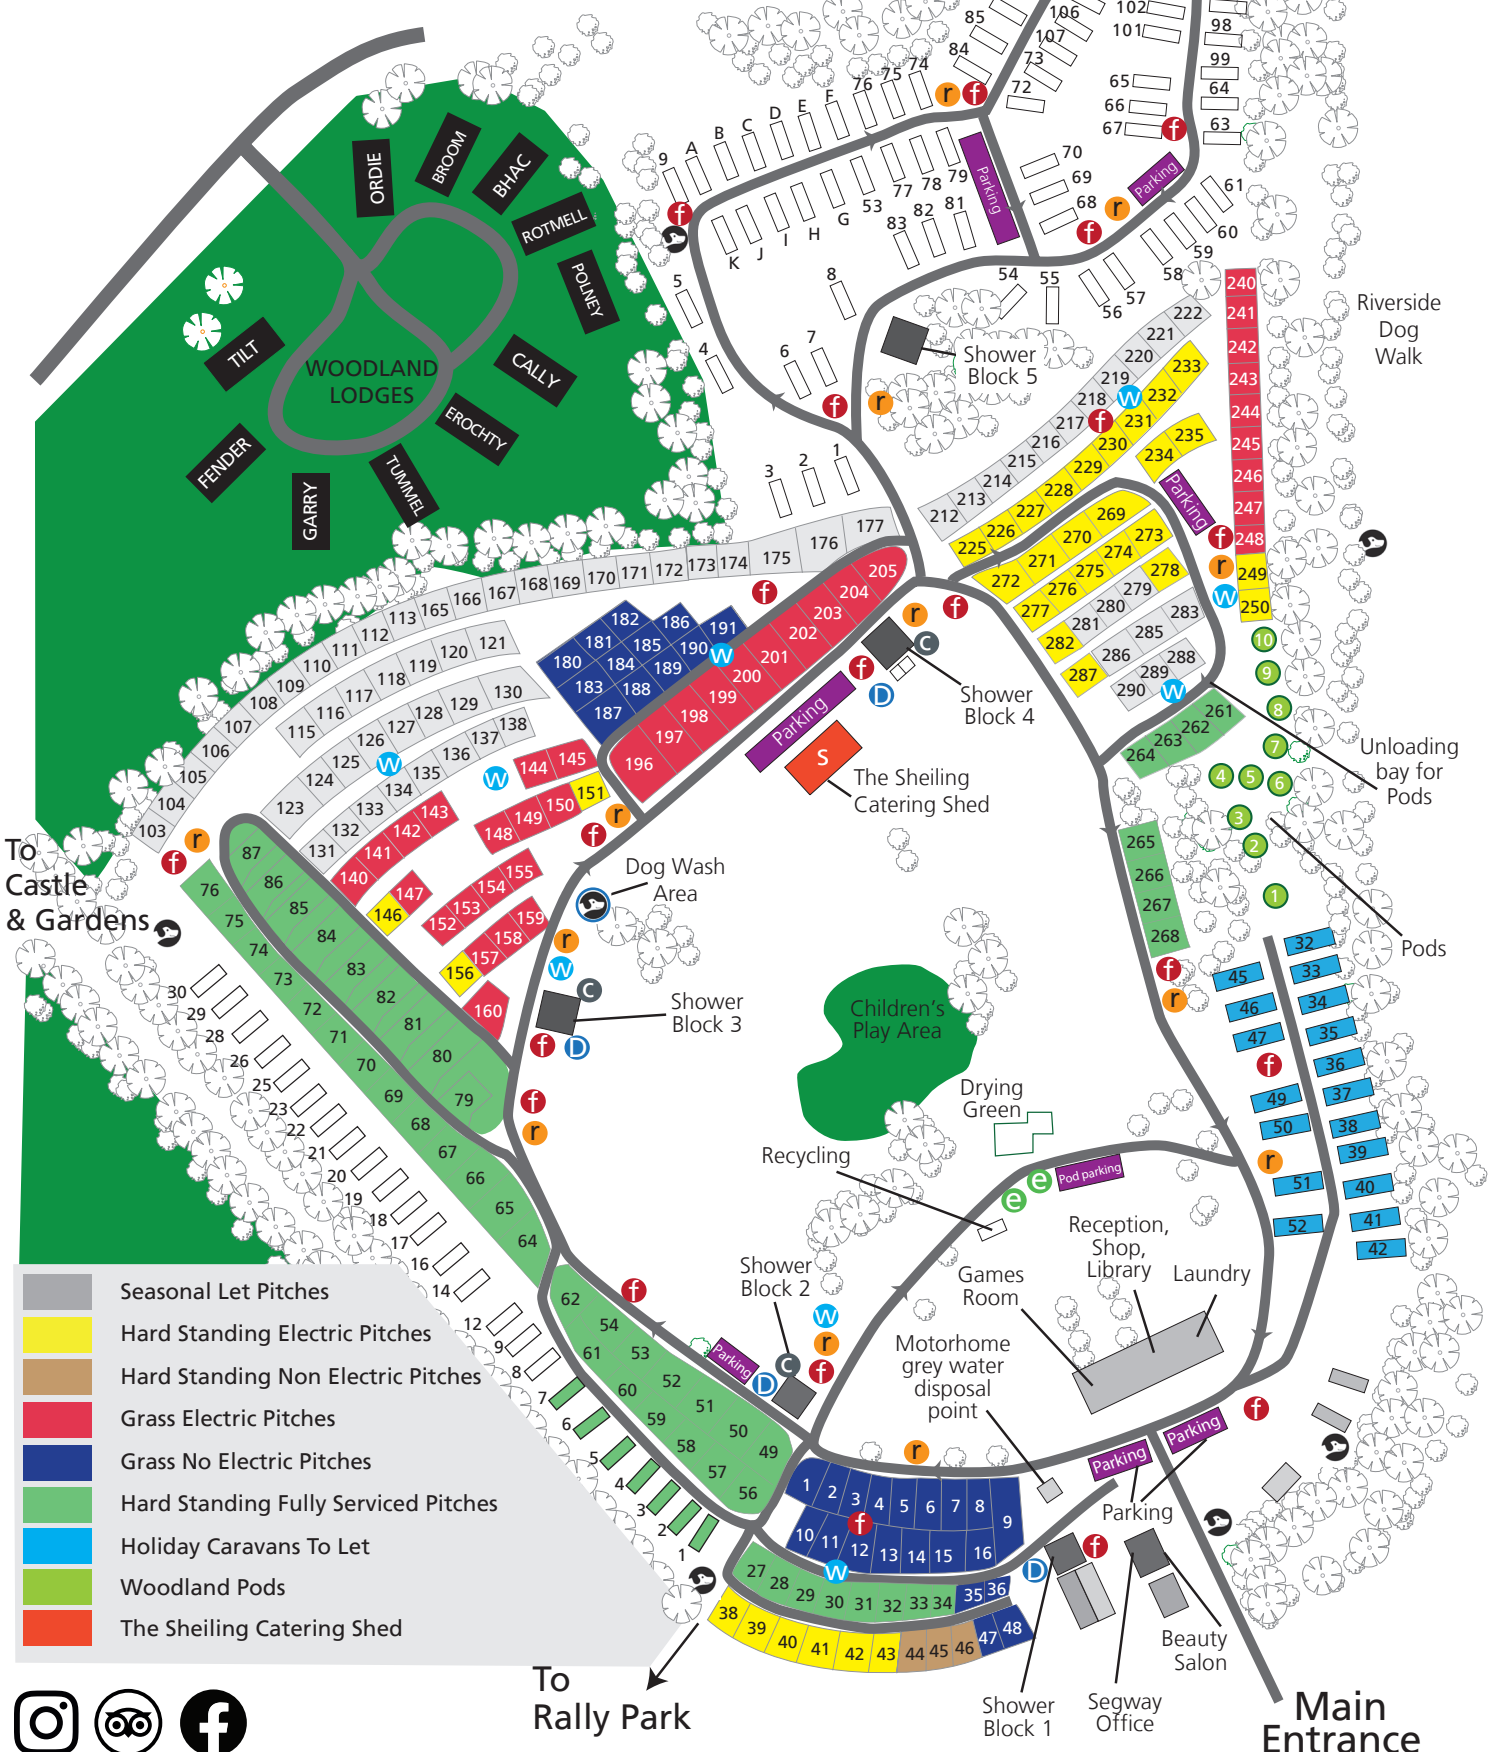

Atholl Estates Blair Castle Caravan Park

- Catering hut
- Fire extinguisher
- Water tap
- Rubbish/recycling bins
- Chemical disposal
- Dishwashing
- Dog waste bin
- Dog wash area
- Electric car charging points

- Seasonal Let Pitches
- Hard Standing Electric Pitches
- Hard Standing Non Electric Pitches
- Grass Electric Pitches
- Grass No Electric Pitches
- Hard Standing Fully Serviced Pitches
- Holiday Caravans To Let
- Woodland Pods
- The Sheiling Catering Shed

To Rally Park

Main Entrance

Riverside Dog Walk

Unloading bay for Pods

Pods

Shower Block 2

Games Room

Reception, Shop, Library

Laundry

Motorhome grey water disposal point

Parking

Parking

Parking

Shower Block 1

Segway Office

Beauty Salon

Children's Play Area

Drying Green

Recycling

The Sheiling Catering Shed

Shower Block 4

Shower Block 5

WOODLAND LODGES

TILT

FENDER

GARRY

TUMMEL

EROCHTY

CALLY

POLNEY

ROTMELL

BHAC

BROOM

ORDIE

91

92

94

95

97

98

99

104

105

106

107

108

109

110

111

112

113

114

115

116

117

118

119

120

121

122

123

124

125

126

127

128

129

130

131

132

133

134

135

136

137

138

139

140

141

142

143

144

145

146

147

148

149

150

151

152

153

154

155

156

157

158

159

160

161

162

163

164

165

166

167

168

169

170

171

172

173

174

175

176

177

178

179

180

181

182

183

184

185

186

187

188

189

190

191

192

193

194

195

196

197

198

199

200

201

202

203

204

205

206

207

208

209

210

211

212

213

214

215

216

217

218

219

220

221

222

223

224

225

226

227

228

229

230

231

232

233

234

235

236

237

238

239

240

241

242

243

244

245

246

247

248

249

250

251

252

253

254

255

256

257

258

259

260

261

262

263

264

265

266

267

268

269

270

271

272

273

274

275

276

277

278

279

280

281

282

283

284

285

286

287

288

289

290

291

292

293

294

295

296

297

298

299

300

301

302

303

304

305

306

307

308

309

310

311

312

313

314

315

316

317

318

319

320

321

322

323

324

325

326

327

328

329

330

331

332

333

334

335

336

337

338

339

340

341

342

343

344

345

346

347

348

349

350

351

352

353

354