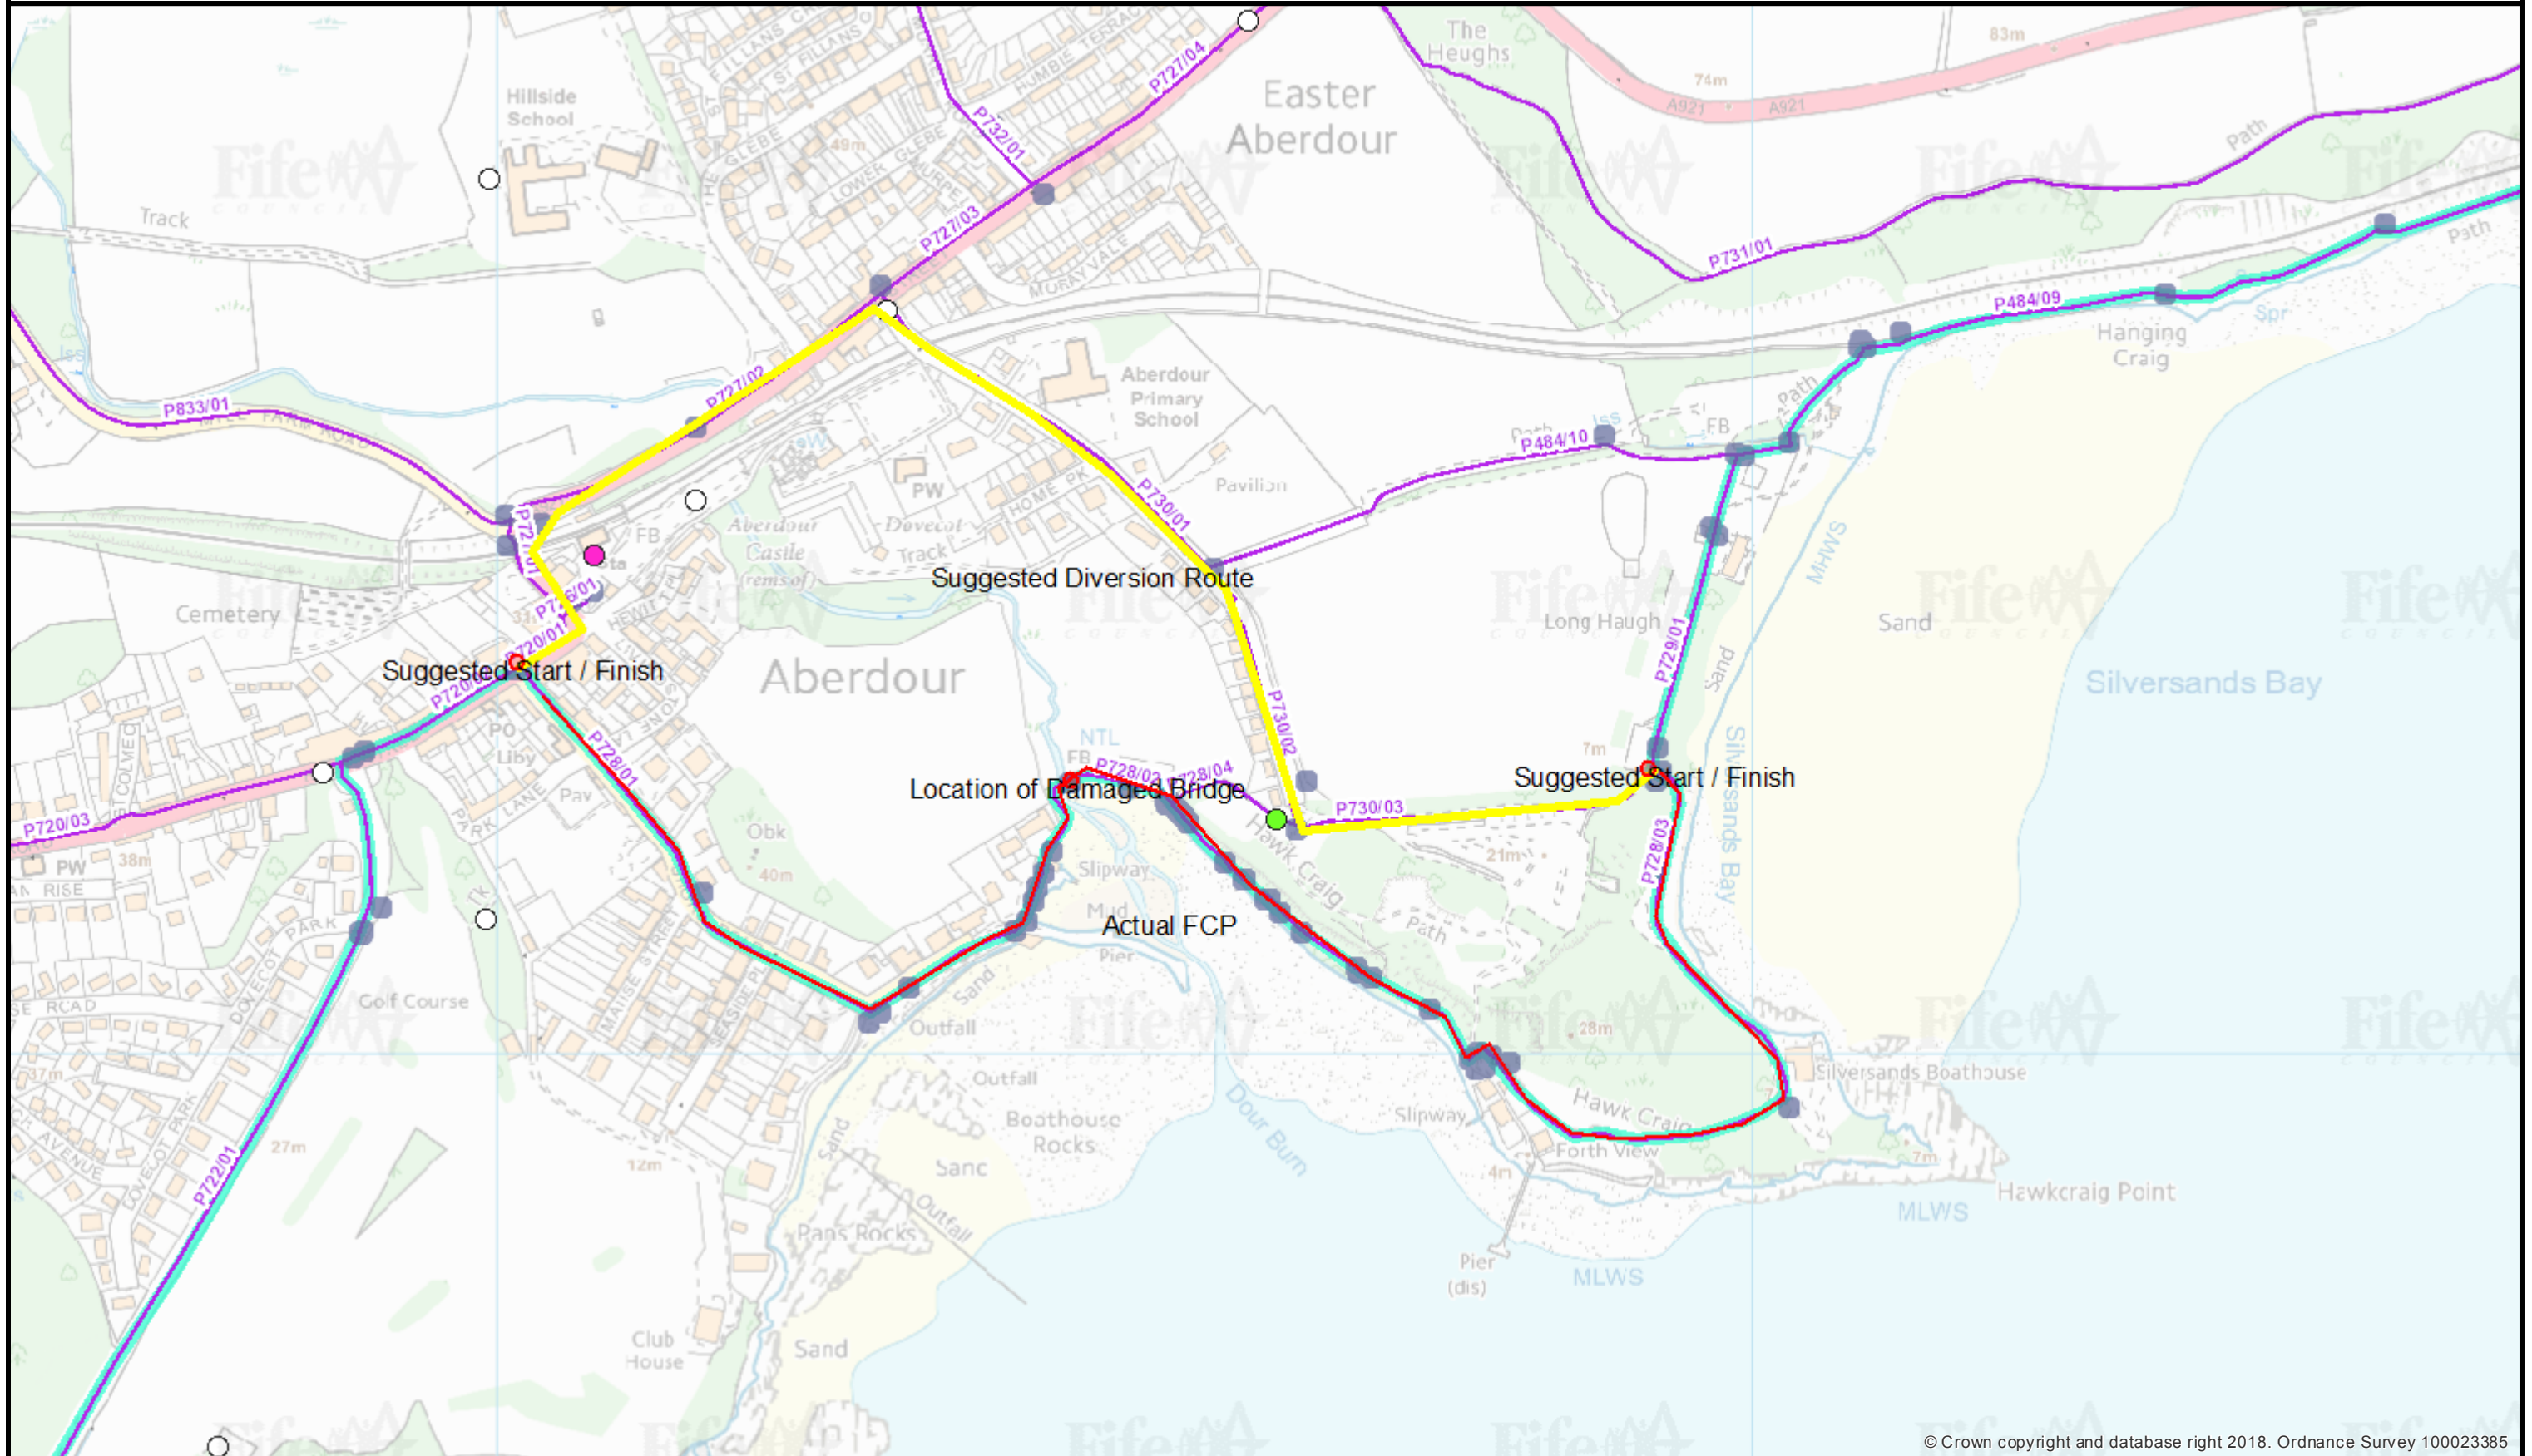

Aberdour Diversion

Prepared By: Robbie Blyth

Created Date: 23 September 2020

© Crown copyright and database right 2018. Ordnance Survey 100023385

Reproduced by permission of Ordnance Survey on behalf of HMSO. © Crown copyright and database right 2020. All rights reserved. Ordnance Survey Licence number 100023385. Aerial Photography © copyright Getmapping.