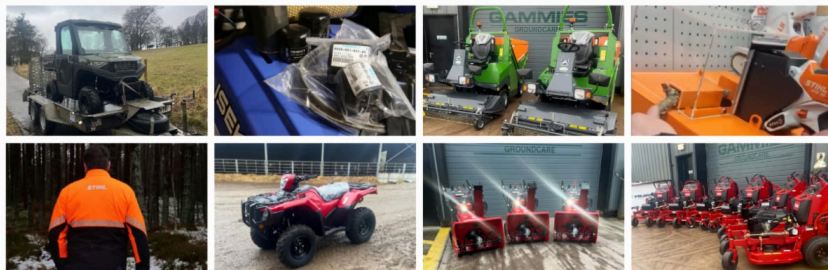

This month we have had a real mix of snow and winter maintenance equipment going out as well as grass cutting equipment in preparation for the season ahead.