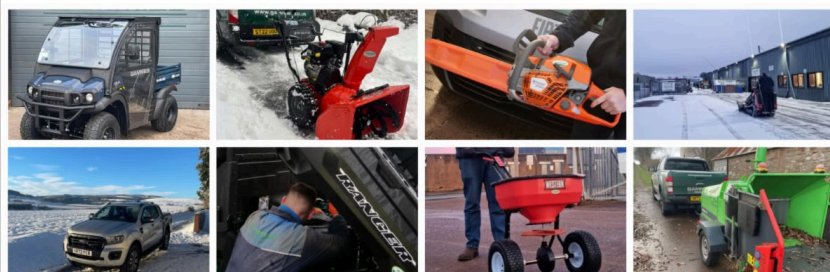

From snow blowers to spreaders, the winter maintenance equipment has been out in force, clearing the snow and keeping pathways clear.