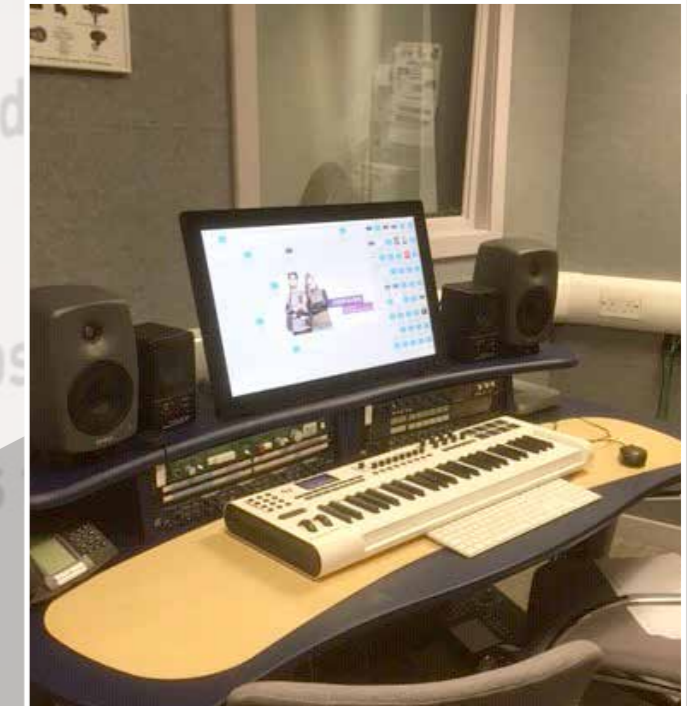

BASEMENT THEATRE	
Campus	Aberdeen City
Style	Studio theatre with retractable seating
Price	From £200 per day From £30 per hour
Capacity	Seating up to 110
Dimensions	The performance floor is 10m x 6m and is Black Harlequin.
AV Equipment	Data projector Facility to show CDs & DVDs
Other Equipment	Four bar theatre lighting rig with DMX control desk. 7.1 surround sound theatre sound system with audio mixing desks Epson EBG6650W, 6000 Lumens, and Widescreen 16:10 projector Epson EB685 short throw projector Unistage portable staging

BAND PERFORMANCE STUDIO	
Campus	Aberdeen City (B2)
Style	Music / ensemble room with stage area
Price	£200 per day £30 per hour
Capacity	60 seated
Dimensions	5.5m x 3.5m
AV Equipment	Interactive White Board Projector CD Music ployout system
Other Equipment	Small stage Lighting system PA system Grand Piano Drum kit Two guitar amps One base guitar amp Nord Electric keyboard

BASEMENT STUDIOS	
Campus	Aberdeen City
Style	Studios for multi-track recording.
Price	£175 per day £25 per hour
Capacity	Seating up to 110
Dimensions	Six studios ideal for single performer or band
AV Equipment	Digital audio workstation. Each studio control room is equipped with an Apple Mac computer with Pro Tools, Logic Pro X and Sibelius Ultimate. The Live Rooms all have a drum kit, bass amplifier and guitar amplifier.
Other Equipment	Guitar amplifiers and vocal amplifiers are available on request.